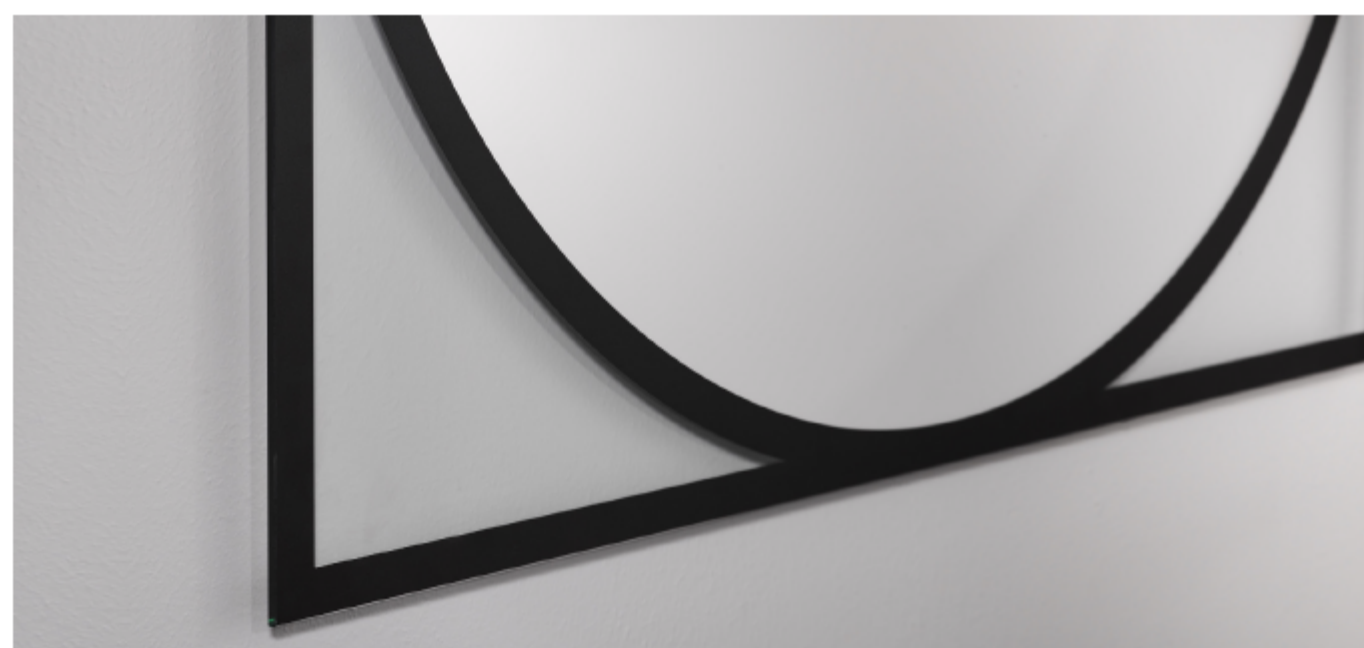

■ Y014001XAC (draft Image)

■ Detail (draft Image)

Circo Y014

SCHEMATICS

MIRROR

3cm x 90cm H 90cm
1,18" x 35,43" H 35,43"

FINISHINGS

Finishing

MIRROR

BLACK